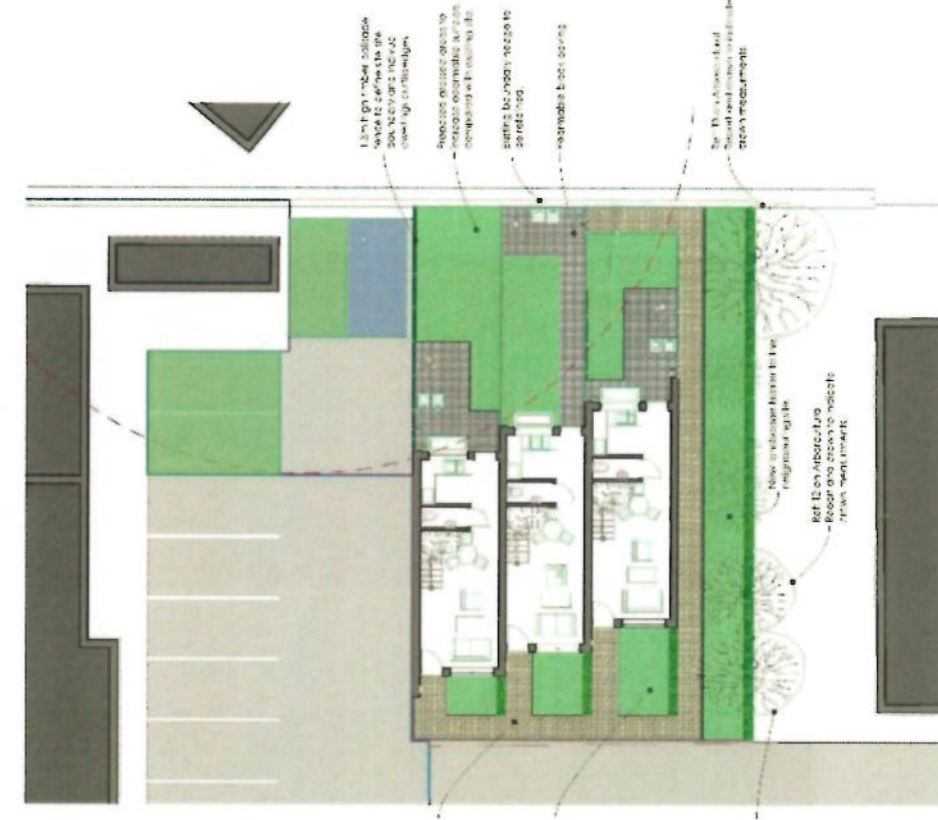

Increase of Soft Landscaping and improved outlook from neighbouring properties

After Development