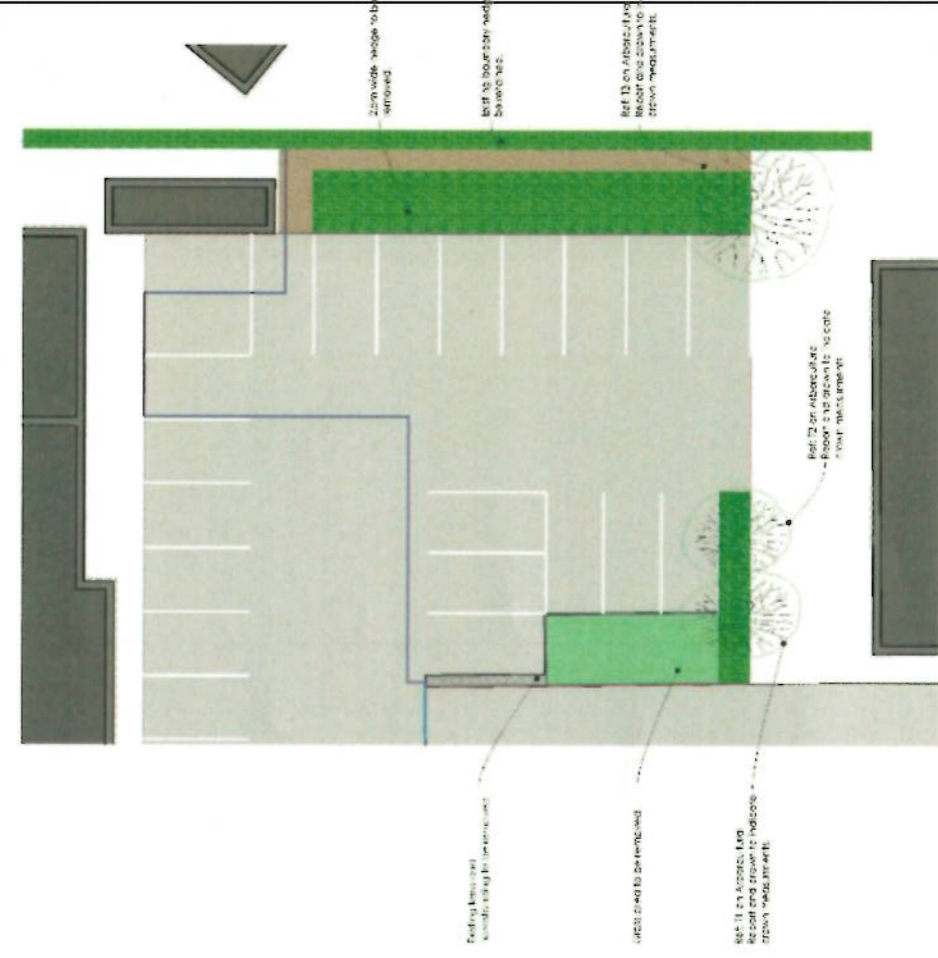

Neon Town Houses - Kettlestring Lane, Clifton Moor, York

Planning Sub-committee 5th January 2017

Contemporary starter homes for York residents complementing the adjacent residential scheme

Increase of Soft Landscaping and improved outlook from neighbouring properties

Before Development

After Development

Existing and pipeline residential development